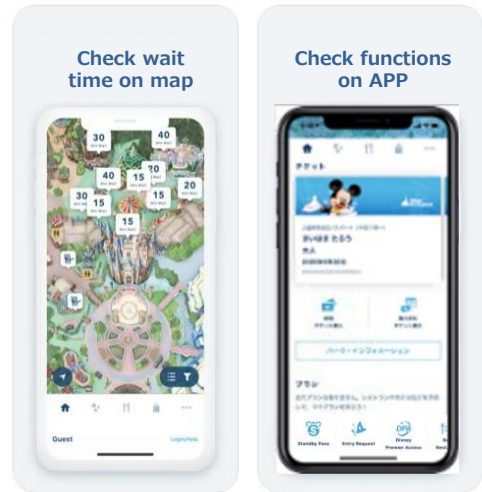

Using the app while you are at the Parks

Requests to guests visiting the Parks to ensure everyone's health and safety

Wear a face mask

Take part in temperature screening

Maintain social distancing

Wash and sanitize hands

- Temperature screening will be conducted before admission, and guests with a temperature of 37.5 degrees Celsius or above, or cold-like symptoms, will be asked to refrain from entering the Park.
- If you become ill after entering the Park, you may be asked to leave depending on the symptoms.
- Guests who do not cooperate may be asked to refrain from entering the Park.
- Please check the Tokyo Disney Resort Official Website for the latest information.
  <https://www.tokyodisneyresort.jp/en/topics/info/safety.html>

■ Apply for an Entry Request and obtain a Standby Pass

- Required for certain experiences.

■ Purchase Disney Premier Access

- This service, available for a fee, allows guests to select designated times to enjoy certain experiences such as attractions and shows.

■ Check the wait times for attractions and restaurants

■ Check the starting times for shows, parades, and more

■ Check the Park map

The Park map will show your current location, so you can make plans on where to go next.

- Other convenient services are available on the app in addition to those listed above:

<http://tdrapp.jp/magic/en>

■ Please make sure to check the details of each item on the Tokyo Disney Resort Official Website prior to your visit.
<https://www.tokyodisneyresort.jp/en/topics/info/howtoenjoy.html>